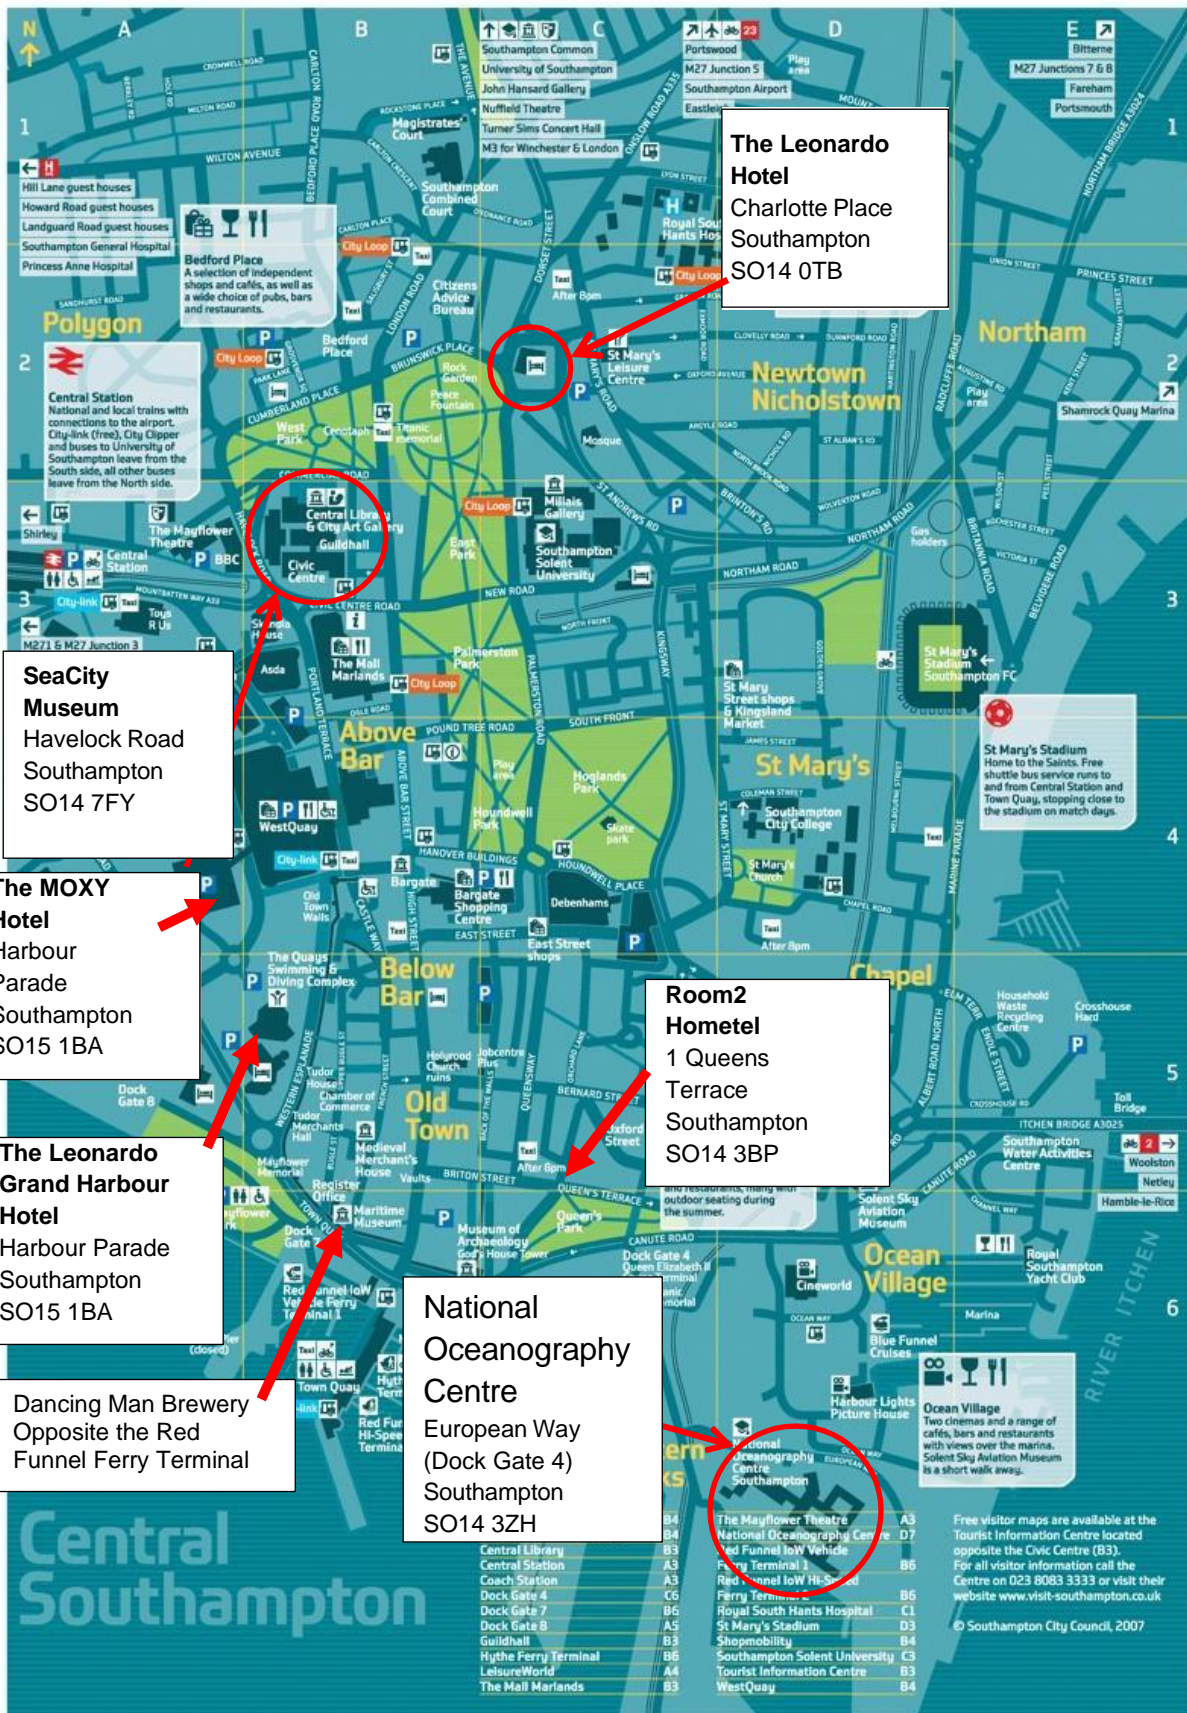

Southampton City Centre Map

The Leonardo Hotel
Charlotte Place
Southampton
SO14 0TB

SeaCity Museum
Havelock Road
Southampton
SO14 7FY

The MOXY Hotel
Harbour Parade
Southampton
SO15 1BA

The Leonardo Grand Harbour Hotel
Harbour Parade
Southampton
SO15 1BA

Dancing Man Brewery
Opposite the Red Funnel Ferry Terminal

National Oceanography Centre
European Way
(Dock Gate 4)
Southampton
SO14 3ZH

Room2 Hometel
1 Queens Terrace
Southampton
SO14 3BP

Free visitor maps are available at the Tourist Information Centre located opposite the Civic Centre (B3). For all visitor information call the Centre on 023 8083 3333 or visit their website www.visit-southampton.co.uk